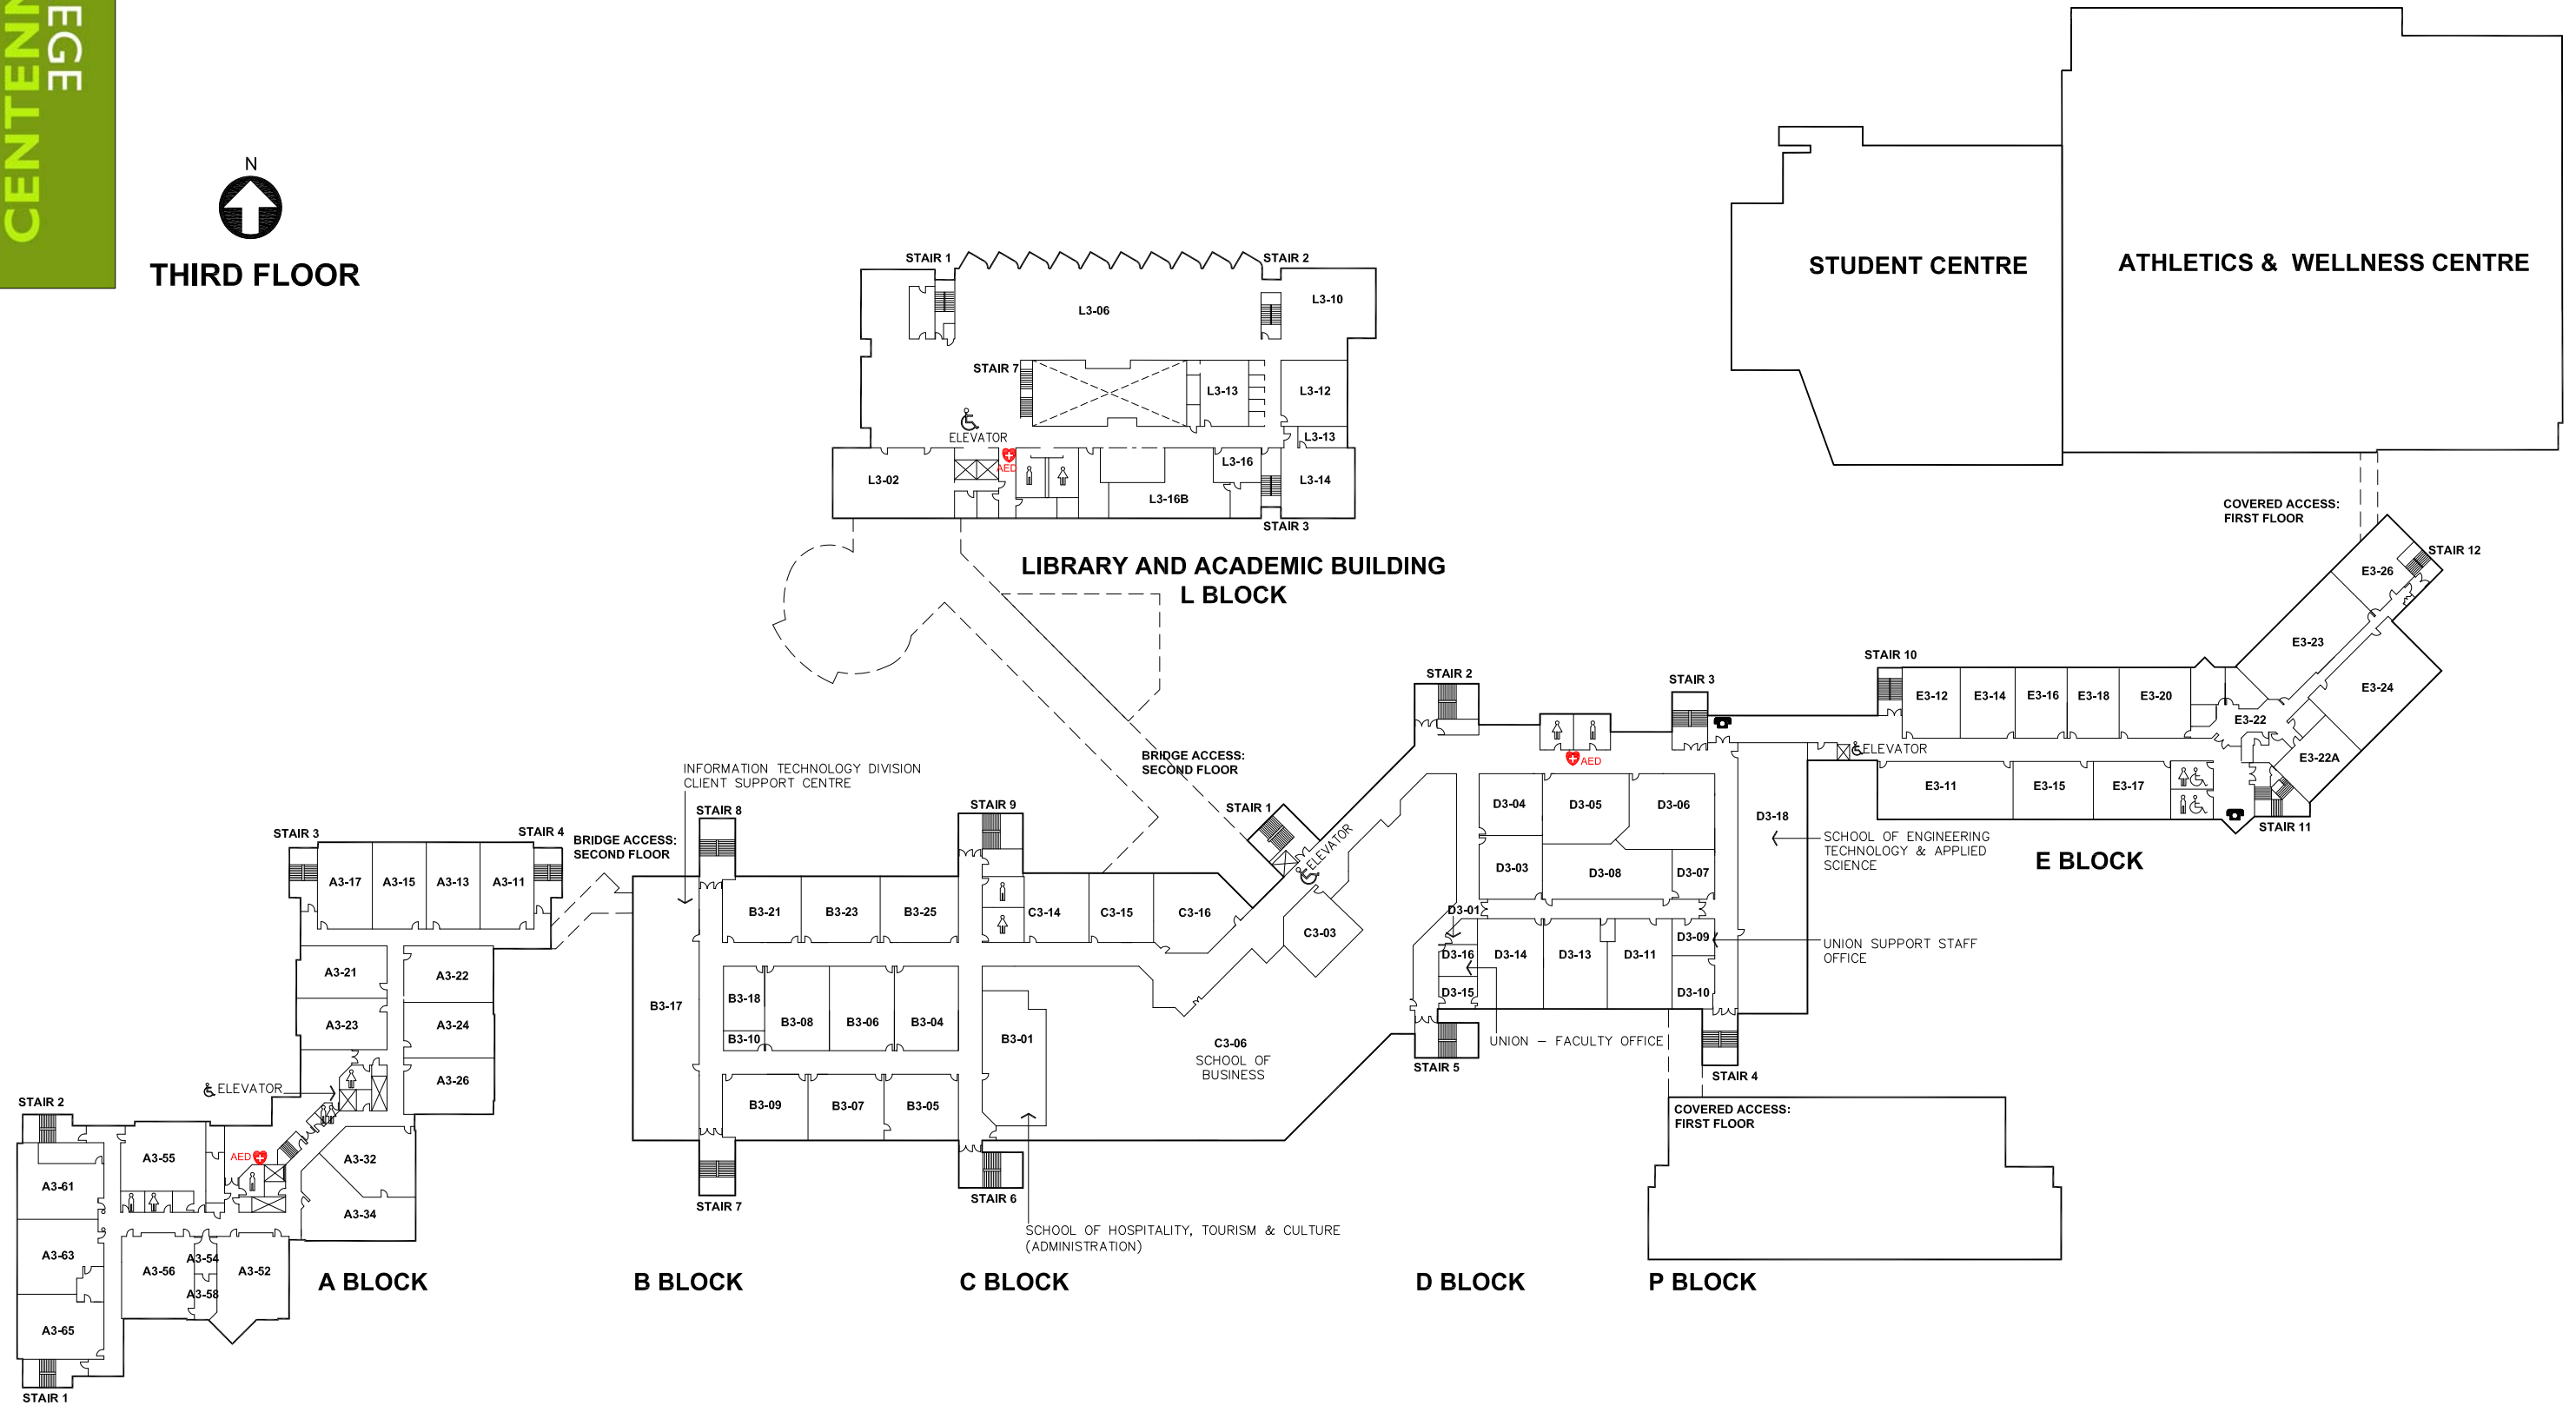

STUDENT CENTRE : LOWER LEVEL

ATHLETICS & WELLNESS CENTRE

PARKING LOT, TTC & GO BUS

LIBRARY AND ACADEMIC BUILDING
L BLOCK

STUDENT CENTRE

CENTRE FOR STUDENTS WITH DISABILITIES
THE COUNSELLING CENTRE

E BLOCK

G BLOCK

D BLOCK

P BLOCK

B BLOCK

C BLOCK

A BLOCK

SECOND FLOOR

PROGRESS CAMPUS

THIRD FLOOR

FOURTH FLOOR