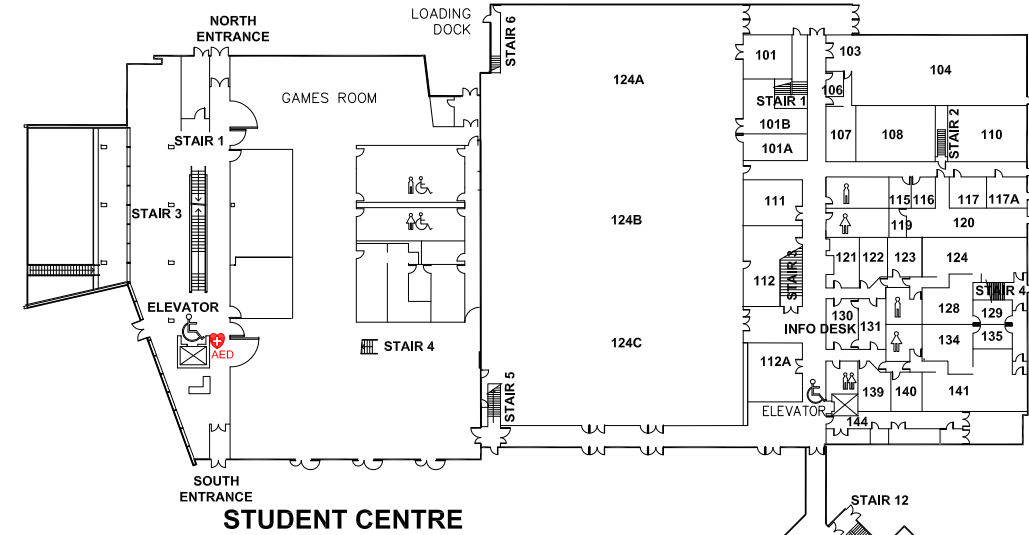

STUDENT CENTRE : LOWER LEVEL

ATHLETICS & WELLNESS CENTRE

PARKING LOT, TTC & GO BUS

LIBRARY AND ACADEMIC BUILDING
L BLOCK

STUDENT CENTRE

CENTRE FOR STUDENTS WITH DISABILITIES
THE COUNSELLING CENTRE

E BLOCK

G BLOCK

D BLOCK

P BLOCK

B BLOCK

C BLOCK

A BLOCK

SECOND FLOOR

PROGRESS CAMPUS

THIRD FLOOR

FOURTH FLOOR