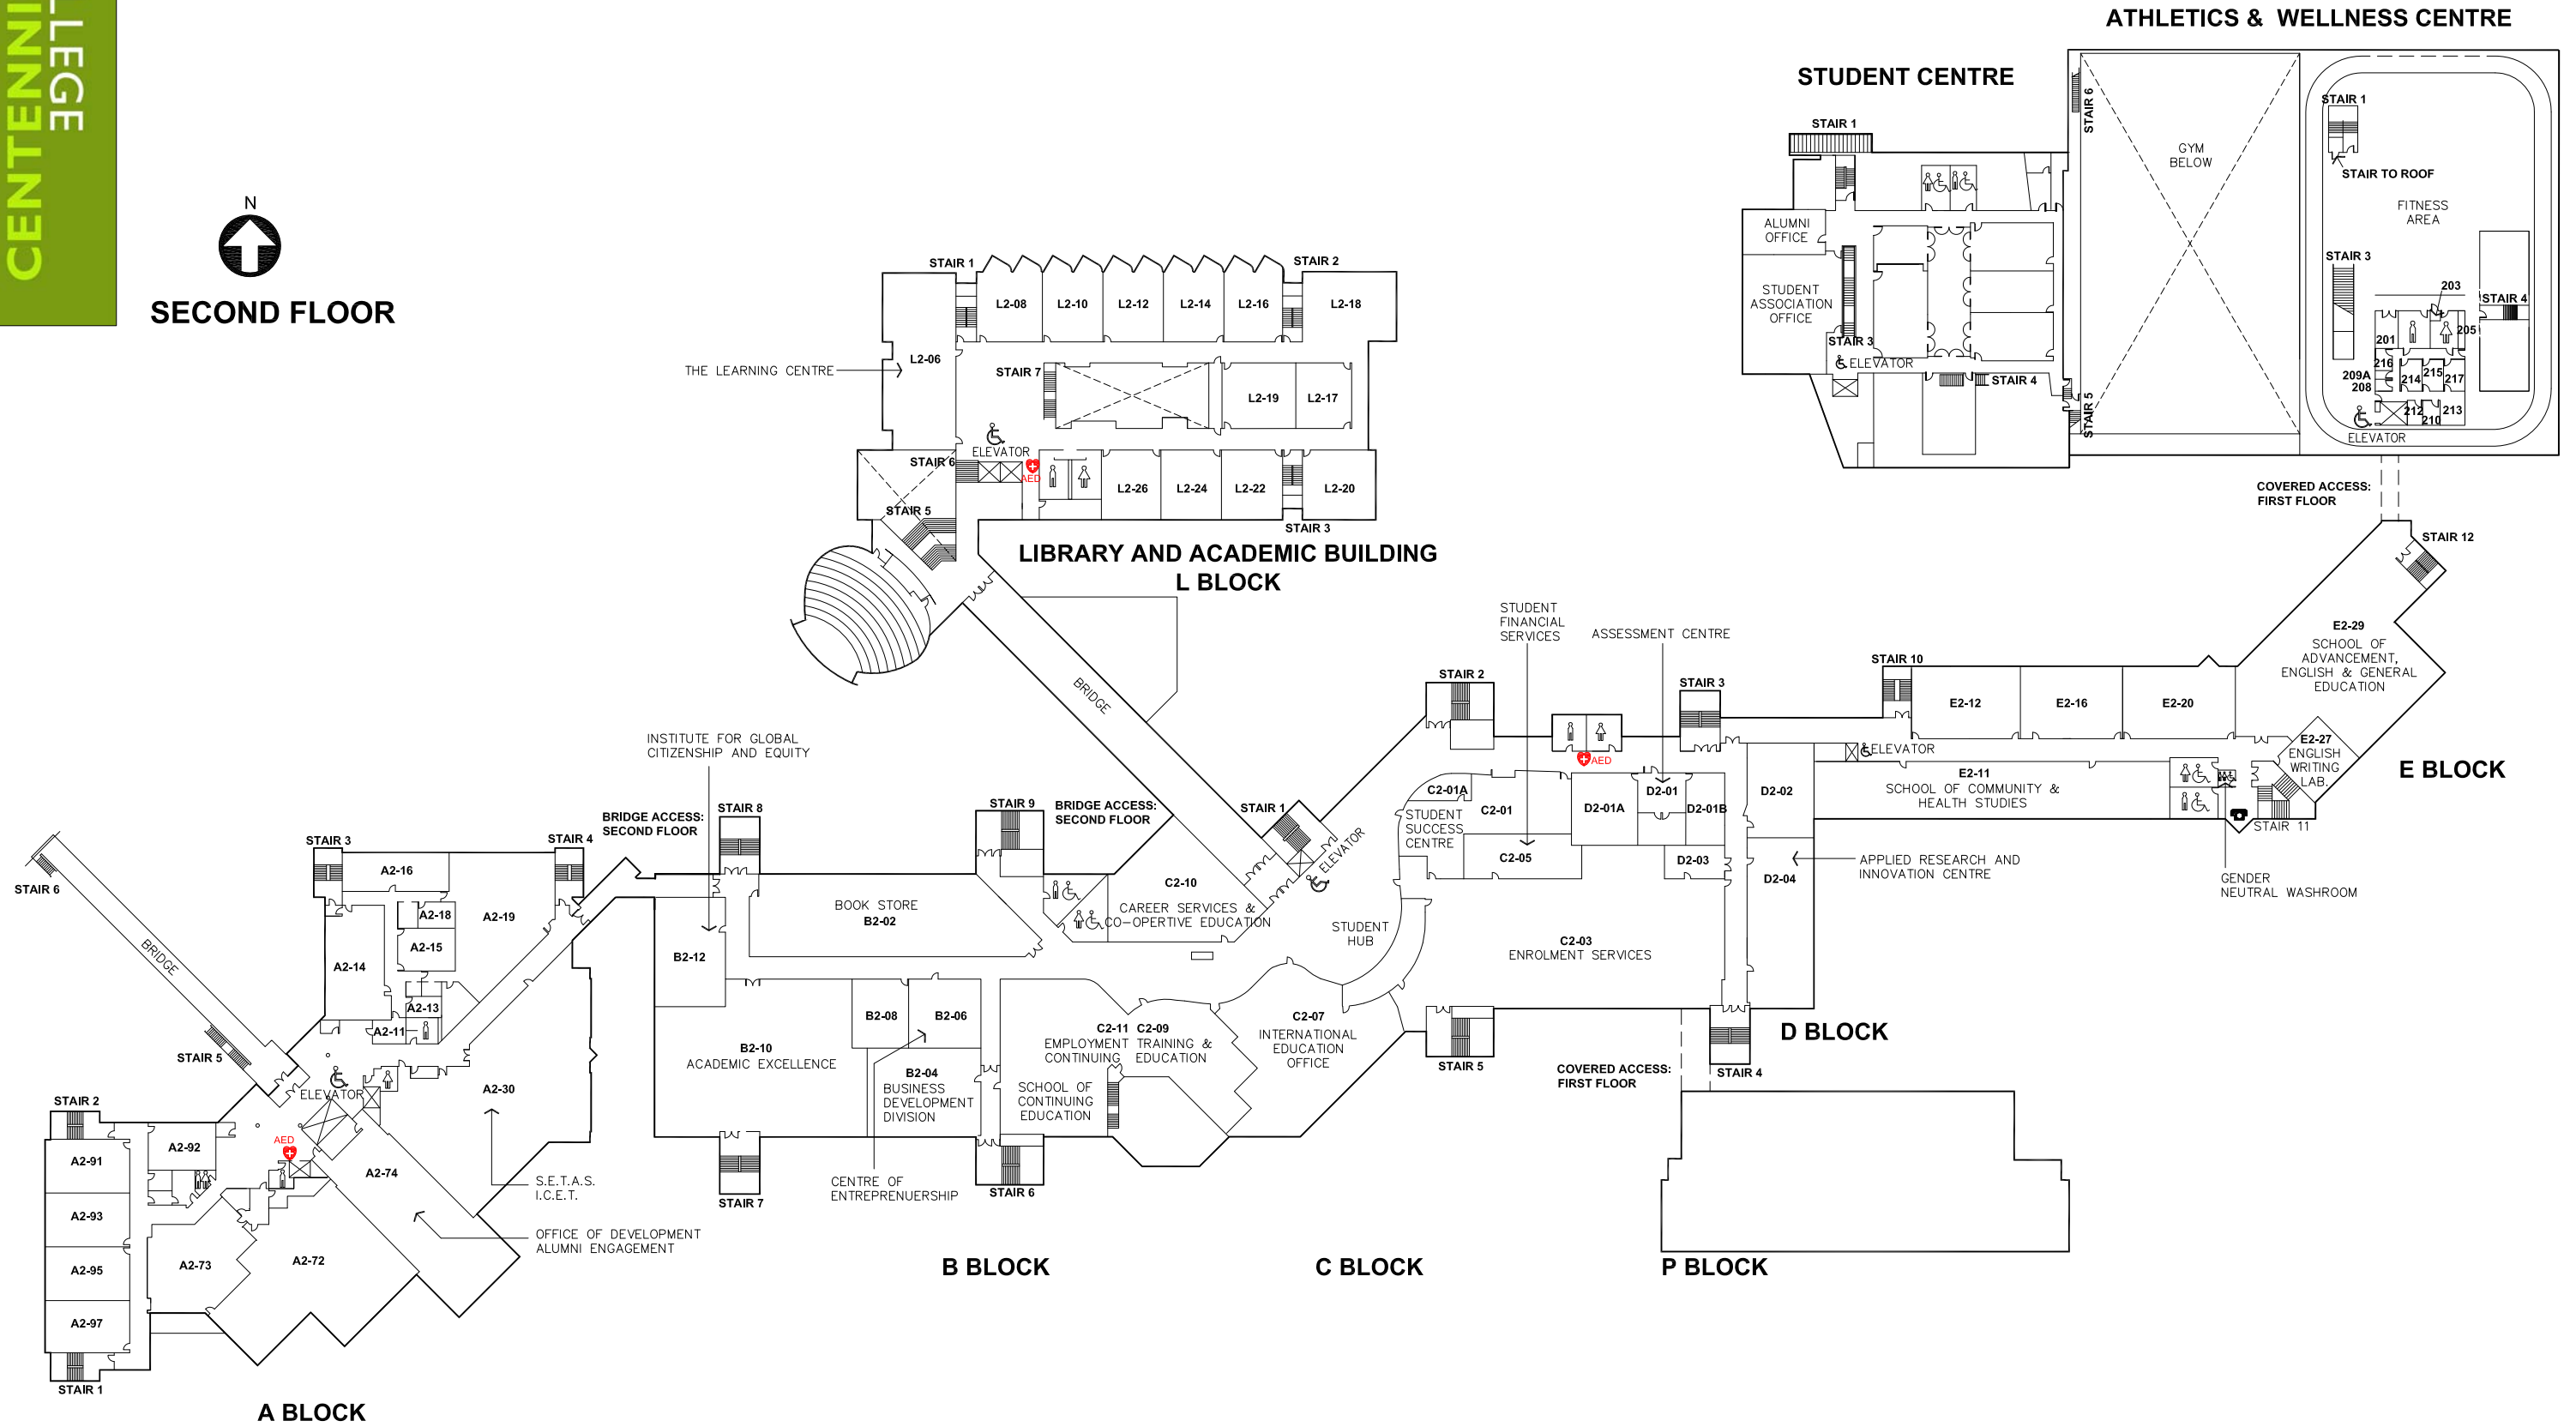

STUDENT CENTRE : LOWER LEVEL

ATHLETICS & WELLNESS CENTRE

PARKING LOT, TTC & GO BUS

LIBRARY AND ACADEMIC BUILDING
L BLOCK

STUDENT CENTRE

CENTRE FOR STUDENTS WITH DISABILITIES
THE COUNSELLING CENTRE

E BLOCK

G BLOCK

D BLOCK

P BLOCK

B BLOCK

C BLOCK

A BLOCK

SECOND FLOOR

PROGRESS CAMPUS

THIRD FLOOR

FOURTH FLOOR