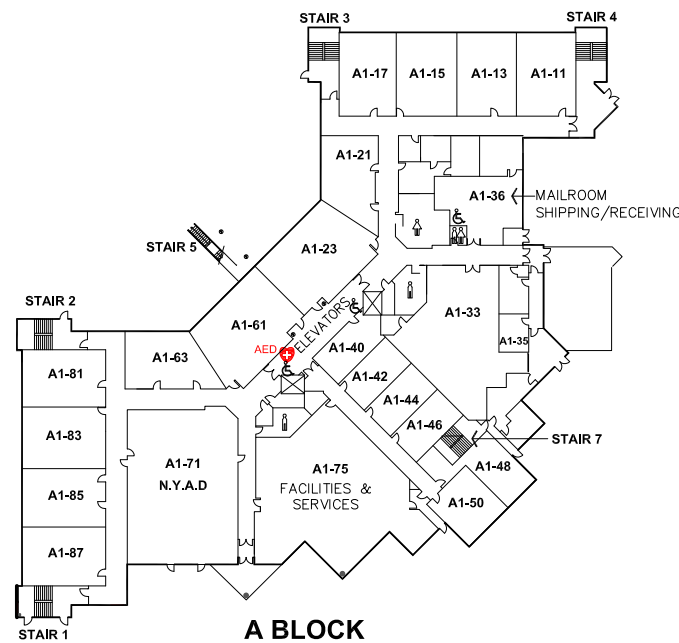

STUDENT CENTRE : LOWER LEVEL

ATHLETICS & WELLNESS CENTRE

PARKING LOT, TTC & GO BUS

LIBRARY AND ACADEMIC BUILDING
L BLOCK

STUDENT CENTRE

CENTRE FOR STUDENTS WITH DISABILITIES
THE COUNSELLING CENTRE

E BLOCK

G BLOCK

D BLOCK

P BLOCK

B BLOCK

C BLOCK

A BLOCK

SECOND FLOOR

PROGRESS CAMPUS

THIRD FLOOR

FOURTH FLOOR