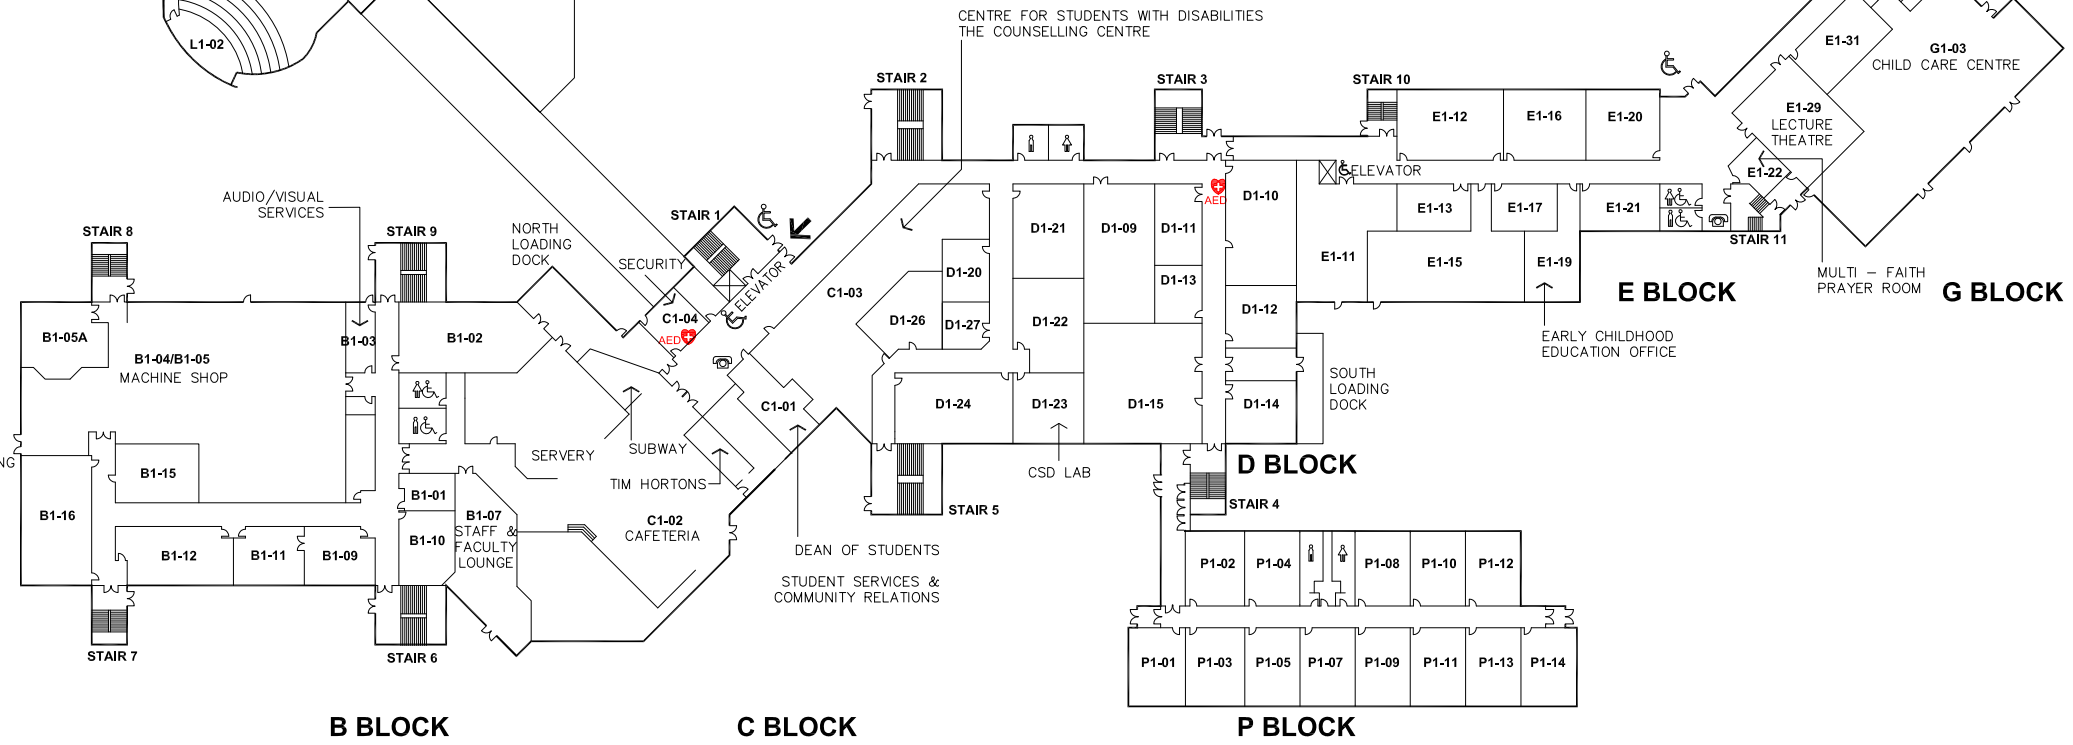

STUDENT CENTRE : LOWER LEVEL

ATHLETICS & WELLNESS CENTRE

PARKING LOT, TTC & GO BUS

LIBRARY AND ACADEMIC BUILDING
L BLOCK

STUDENT CENTRE

CENTRE FOR STUDENTS WITH DISABILITIES
THE COUNSELLING CENTRE

E BLOCK

G BLOCK

D BLOCK

P BLOCK

B BLOCK

C BLOCK

A BLOCK

SECOND FLOOR

PROGRESS CAMPUS

THIRD FLOOR

FOURTH FLOOR